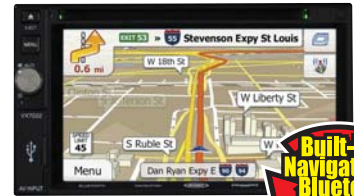

VX7022

- Double DIN In-Dash 6.2" Hi-Res TFT Touchscreen Multimedia Receiver w/Built-in NAV and Bluetooth • HDMI/MHL for Smartphone Connectivity & Mirroring • App Controls for Android/iPhone/BlackBerry • Pandora Link • SXM Ready • Front USB w/2.1 amp Charging • SD Card Slots • Front 3.5mm A/V Input • Rear A/V Inputs • 6v Line Output (F/R/Sub) • Rear Camera Input