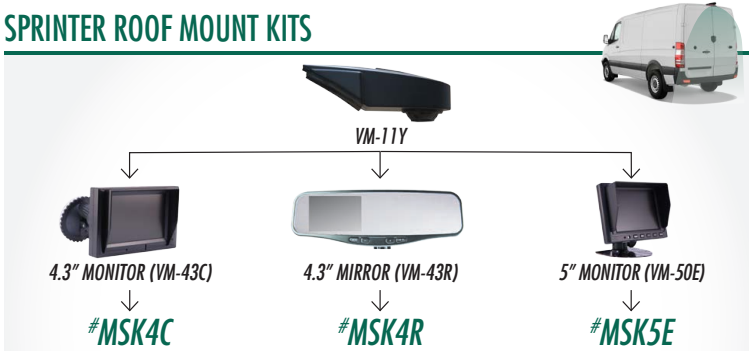

SPRINTER ROOF MOUNT KITS

- Sprinter 2000 - 2013
- Infrared LEDs, adj angle, mounts on vehicle roof, equipped with audio