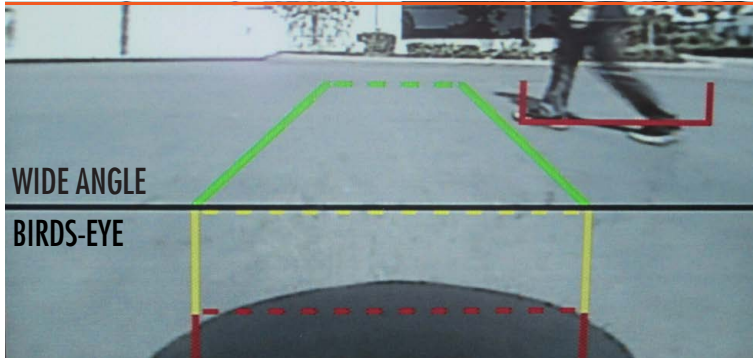

ECHOMASTER[®]

New & Upcoming Products

ACTIVE VIEW CAMERA SYSTEM

#VM-AVC

Combines a wide angle (180°) and birds-eye image for a full view image. The camera also detects obstacles with obstacle recognition technology.

ADJUSTABLE PARKING LINE CAMERA

#VM-508APL & #VM-508APL-R

REMOTE

Sony CCD camera with parking lines that can be adjusted to match vehicles width, depth and angle for precise accuracy.
#VM-508APL (Camera only), #VM-508APL-R (Camera & Remote)