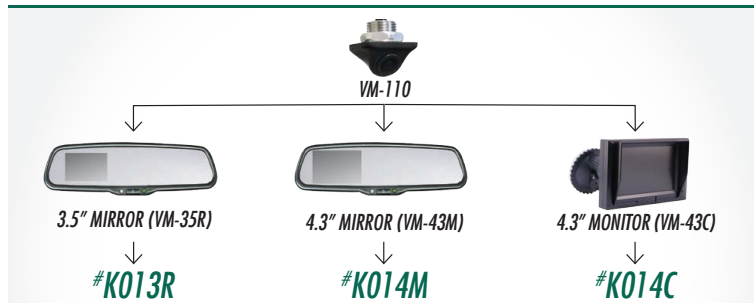

- Honda adaptor for rear view mirrors

REPLACEMENT CABLES

#VM-PL5M (16FT) #VM-PL7M (21FT) #VM-PL10M (30FT)

- Waterproof heavy duty cables

EXTENSION CABLES

#VM-PL5-EXT (16FT) #VM-PL20 (65FT)

- Waterproof heavy duty extension cables

Universal Camera & Monitor Kits

LIP MOUNT OR TRUCK HANDLE KITS

- Mounts in lip and van doors, 19mm hole [Holesaw included]
- Programmable Parking Lines and Image Flip

ADJUSTABLE LICENSE PLATE KITS

- Mounts behind license plate or on lip
- Programmable Parking Lines and Image Reverse