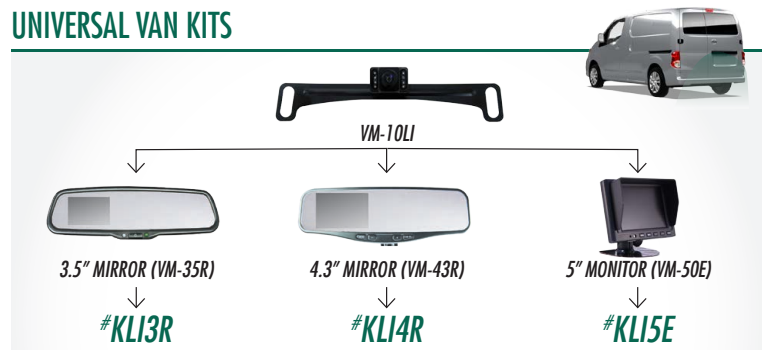

COMMERCIAL ADJUSTABLE LICENSE PLATE KITS

- Mounts behind license plate
- Programmable Parking Lines

COMMERCIAL FLEX MOUNT KITS

- Adjustable angle and mounts to roof or door
- Infrared LEDs, equipped with audio

SIDE CAMERA KITS

- Side camera with Activation Module which converts 12-volt pulse to constant for side camera operation (Includes Camera & Module)

Commercial Camera & Monitor Kits

UNIVERSAL BOX TRUCK KITS

- Fits up to 22ft trucks [call for larger vehicle applications] **32ft of cable included**
- Adjustable angle, mounts to roof or door, infrared LEDs, equipped with audio

UNIVERSAL VAN KITS

- Infrared LEDs, mounts behind license plate or on lip
- Programmable Parking Lines and Image Reverse