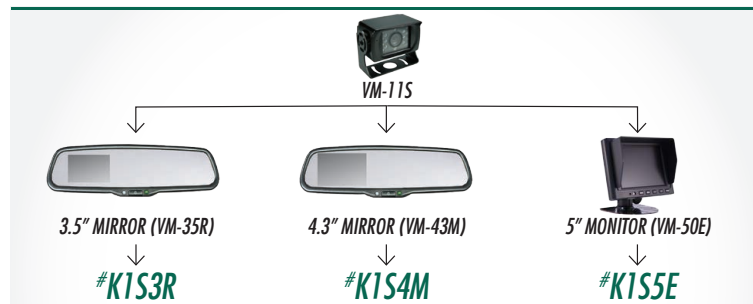

COMMERCIAL FLEX MOUNT KITS

- Adjustable angle and mounts to roof or door
- Infrared LEDs, equipped with audio