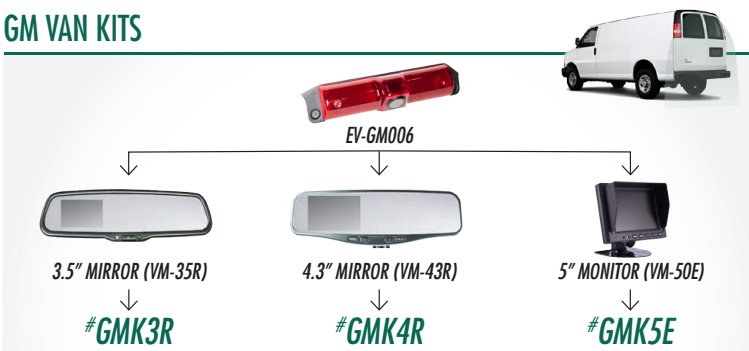

GM VAN KITS

- Chevrolet Express/GMC Savana 2003 - 2013
- Infrared LEDs, adjustable angle, replaces third brake light