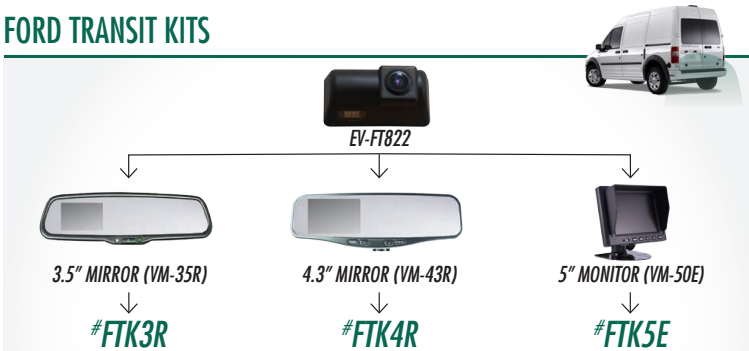

- Fits up to 22ft trucks [call for larger vehicle applications] **32ft of cable included**
- Adjustable angle, mounts to roof or door, infrared LEDs, equipped with audio

UNIVERSAL VAN KITS

- Infrared LEDs, mounts behind license plate or on lip
- Programmable Parking Lines and Image Reverse

SPRINTER ROOF MOUNT KITS

- Sprinter 2000 - 2013
- Infrared LEDs, adj angle, mounts on vehicle roof, equipped with audio

SPRINTER KITS

- Sprinter 2010 - 2013
- Infrared LEDs, adjustable angle

FORD TRANSIT KITS