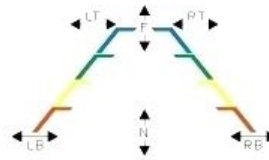

ADJUSTABLE PARKING LINE CAMERA

#VM-508APL & #VM-508APL-R