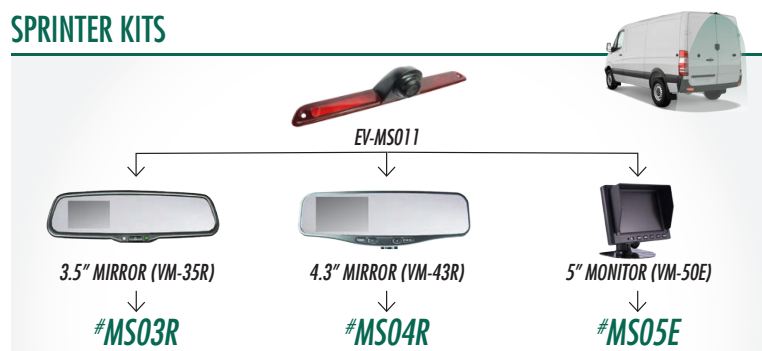

SPRINTER KITS

- Sprinter 2010 - 2013
- Infrared LEDs, adjustable angle