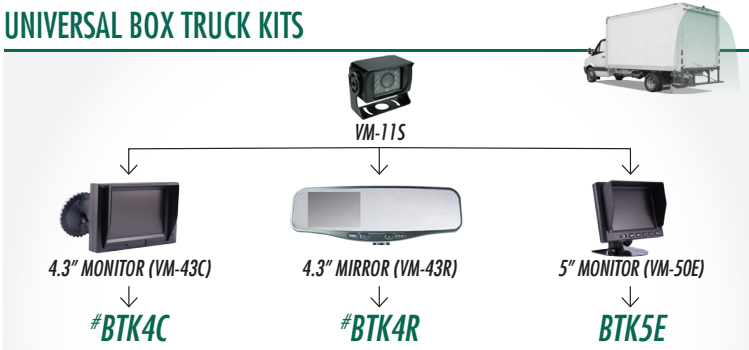

INFRARED LICENSE PLATE KITS

- Infrared LEDs, mounts behind license plate or on lip
- Programmable Parking Lines and Image Reverse

MINI LIP MOUNT KITS

- Mounts in tailgate handles 19mm hole [Holesaw included]
- Programmable Parking Lines and Image Flip

COMMERCIAL ADJUSTABLE LICENSE PLATE KITS

- Mounts behind license plate
- Programmable Parking Lines

COMMERCIAL FLEX MOUNT KITS

- Adjustable angle and mounts to roof or door
- Infrared LEDs, equipped with audio

- Fits up to 22ft trucks [call for larger vehicle applications] **32ft of cable included**
- Adjustable angle, mounts to roof or door, infrared LEDs, equipped with audio

UNIVERSAL VAN KITS

- Infrared LEDs, mounts behind license plate or on lip
- Programmable Parking Lines and Image Reverse