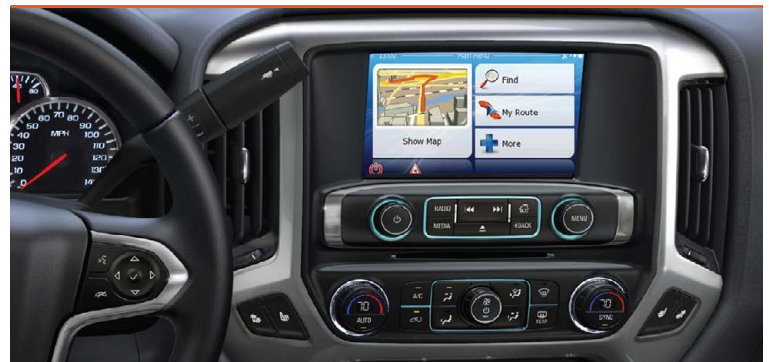

ECHOMASTER[®]

New & Upcoming Products

ACTIVE VIEW CAMERA SYSTEM

#VM-AVC

Combines a wide angle (180°) and birds-eye image for a full view image. The camera also detects obstacles with obstacle recognition technology.

ADJUSTABLE PARKING LINE CAMERA

#VM-508APL & #VM-508APL-R

REMOTE

Sony CCD camera with parking lines that can be adjusted to match vehicles width, depth and angle for precise accuracy.
#VM-508APL (Camera only), #VM-508APL-R (Camera & Remote)

BLIND SPOT DETECTION SYSTEM

#EMBSD2

Alerts the driver with a visual and audible warning when an obstacle is in the 'blind spot' of the vehicle.

FACTORY INTEGRATED NAVIGATION

Upgrade the factory screen with touchscreen navigation. The navigation systems come equipped with iGO navigation software. Available for Honda, GM and Toyota.