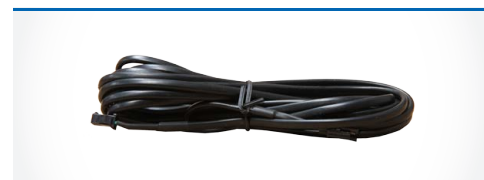

SPEAKER EXTENSION

#EMSPKREXT

- Speaker Extension Cable [13ft]