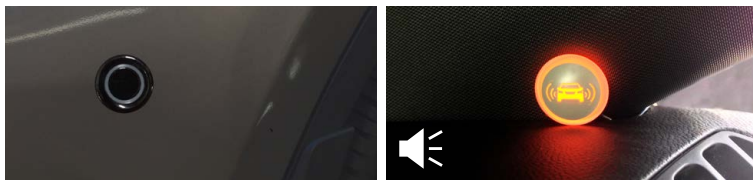

BLIND SPOT DETECTION SYSTEM

#EMBSD2