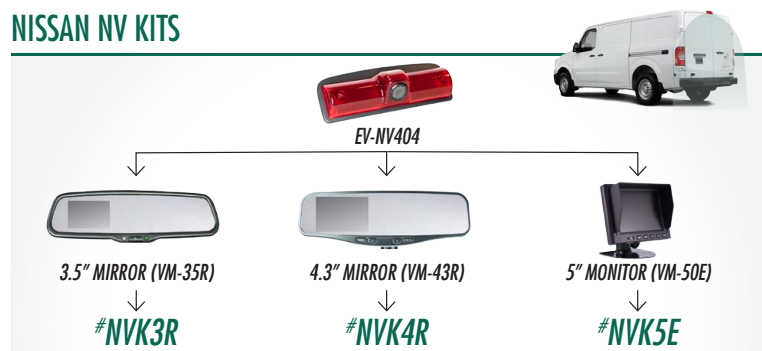

- Fits up to 22ft trucks [call for larger vehicle applications] **32ft of cable included**
- Adjustable angle, mounts to roof or door, infrared LEDs, equipped with audio

UNIVERSAL VAN KITS

- Infrared LEDs, mounts behind license plate or on lip
- Programmable Parking Lines and Image Reverse

- Ford Transit 2010 - 2013
- Replaces license plate light, built-in Parking Lines

FORD E-SERIES KITS

- Ford E-Series 2003 - 2013
- Replaces license plate light, built-in Parking Lines

GM VAN KITS

- Chevrolet Express/GMC Savana 2003 - 2013
- Infrared LEDs, adjustable angle, replaces third brake light

NISSAN NV KITS

- Nissan NV 2011 - 2013
- Infrared LEDs, adjustable angle, replaces third brake light

SIDE CAMERA KITS

- Side camera with Activation Module which converts 12-volt pulse to constant for side camera operation (Includes Camera & Module)