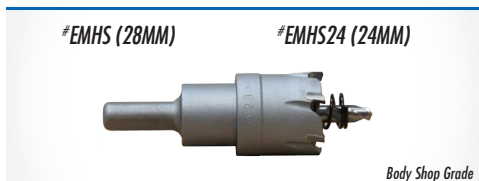

CARBIDE HOLESAW

- Carbide Holesaw for both plastic and metal bumpers