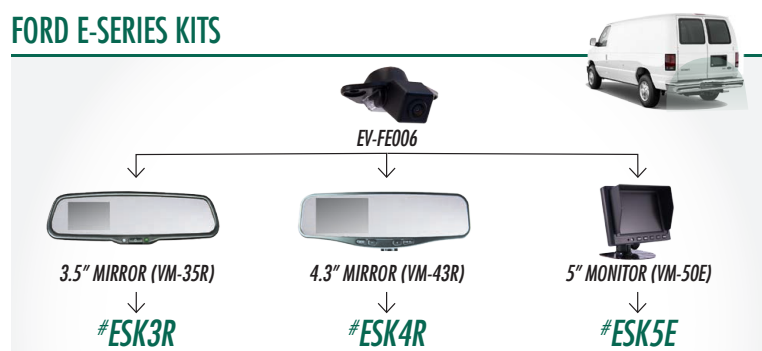

FORD E-SERIES KITS

- Ford E-Series 2003 - 2013
- Replaces license plate light, built-in Parking Lines