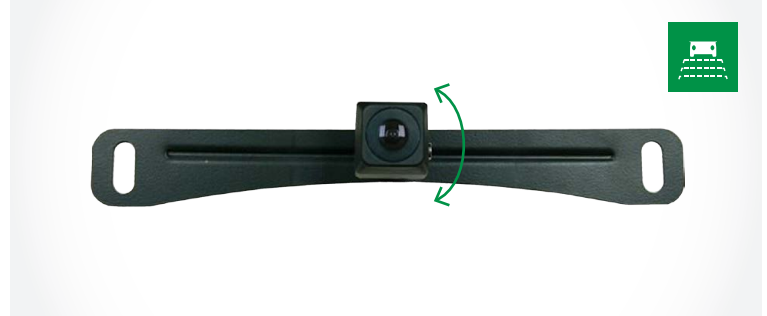

ADJUSTABLE LICENSE PLATE CAMERA

#VM-10AL

- Mounts behind license plate
- Programmable Parking Lines
- 1/4 Color Camera, 160° diagonal, IP68
- Resolution: NTSC 510(H) x 492(V)
- Vibration Res: >5G, Op Temp: -30°C to +70°C
- Dimensions: 22(H) / 22(W) / 22(D) mm