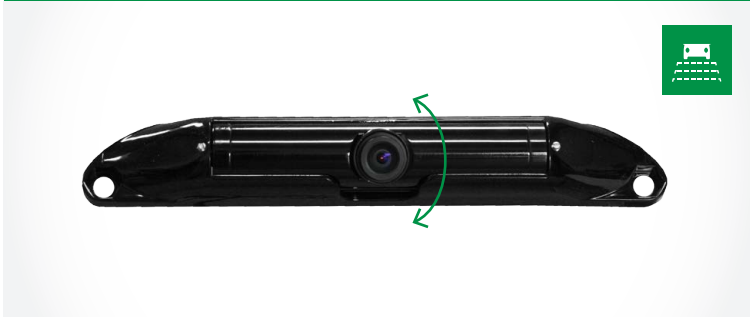

LICENSE PLATE CAMERA

#BC35B

- Mounts in front of license plate
- Built-in Parking Lines
- 1/3 Color Camera, 170° diagonal, IP67
- Resolution: NTSC 628(H) x 512(V)
- Vibration Res: >5G, Op Temp: -30°C to +70°C
- Dimensions: 28(H) / 198(W) / 25(D) mm